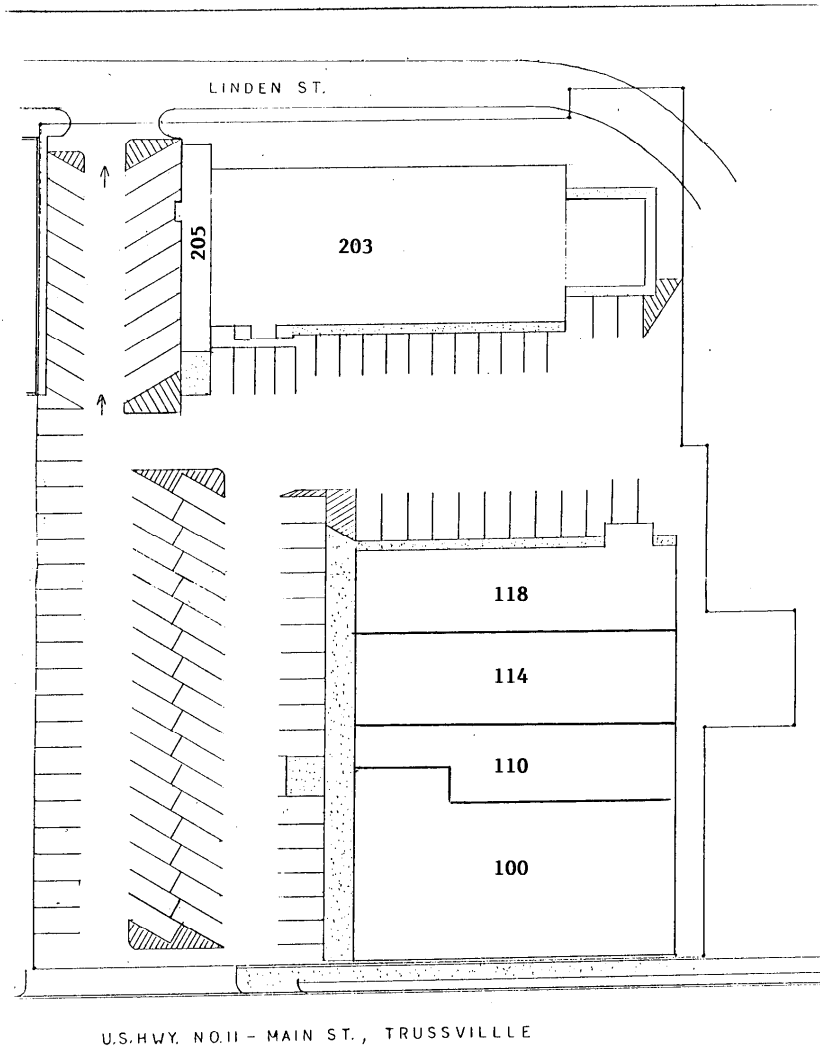

# Trussville Shopping Center

Suite	Sq Ft	Tenant
100	8,100	Dollar General
110	2,586	Café on Main
114	4,915	Honey And Spice Health Foods
118	4,400	Quality Trophy & Engraving
<b>203</b>	<b>9,600</b>	<b>Vacant</b>
205	1,034	Traditions by Emily