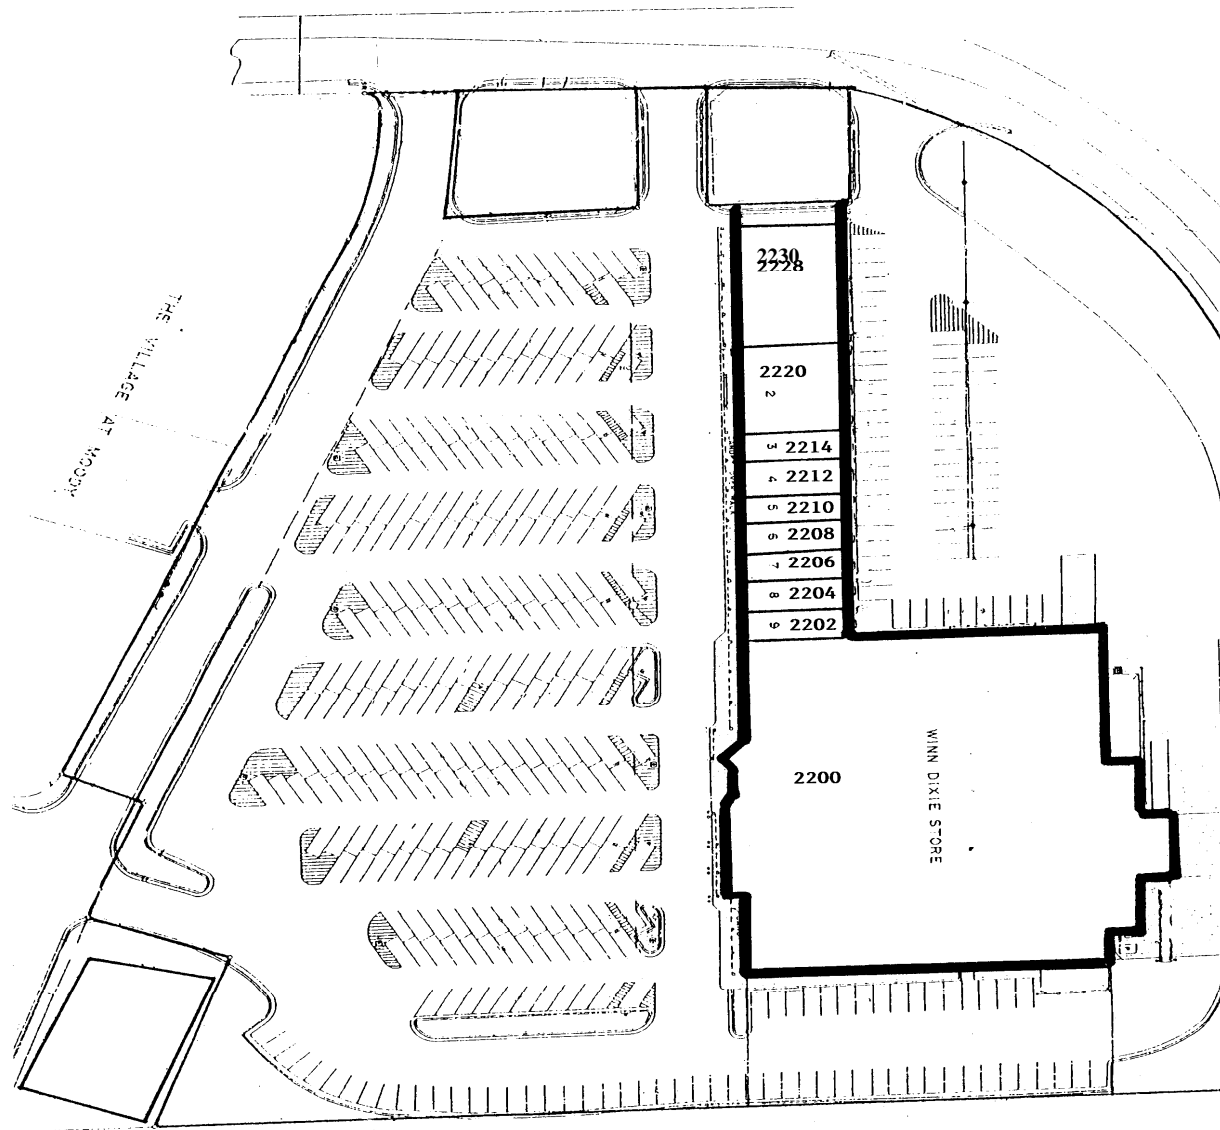

Village at Moody Shopping Center

Suite	Sq Ft	Tenant
2200	44,984	Mitchell Grocery Corp
2202 (#9)	1,200	Available
2204 (#8)	1,200	A Nail Shop II
2206 (#7)	1,200	Superior Financial Services, LLC
2208 (#6)	1,200	Regis Corp
2210 (#5)	900	H & R Block
2212 (#4)	1,500	World Cellular, Inc.
2214 (#3)	1,200	Dollar Tree Stores
2216 (#2 - B)	1,200	Dollar Tree Stores
2220 (#2- A)	2,400	Dollar Tree Stores
2228 (#1)	3,600	ABC Store
2230	1,200	Available